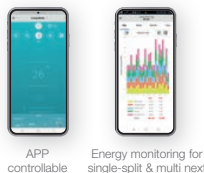

Comfort infrared remote control with backlit display and adjustable weekly timer in black and black / white

A+++ - A++